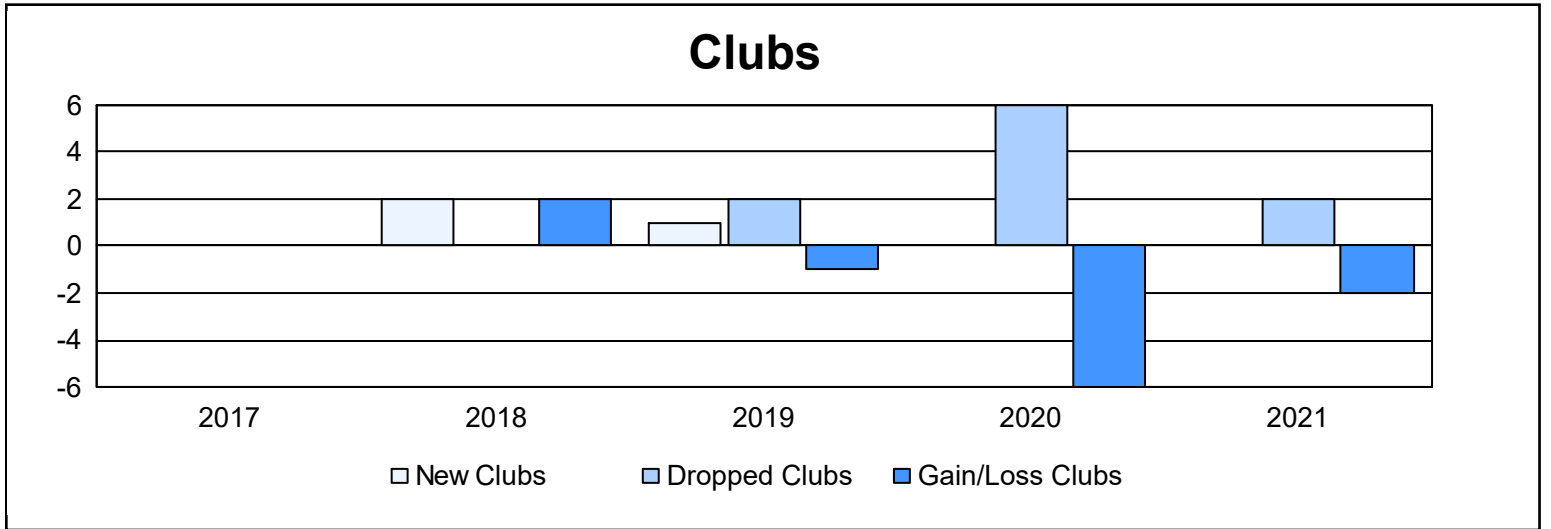

Year	New Clubs	Dropped Clubs	Gain/ Loss Clubs	New Members	Charter Members	Reinstate Members	Transfer Members	Total Member Added	Total Members Dropped	Gain/ Loss Members
2016-2017	0	0	0	197	0	3	29	229	280	-51
2017-2018	2	0	2	184	58	14	10	266	269	-3
2018-2019	1	2	-1	169	32	5	18	224	290	-66
2019-2020	0	6	-6	98	11	3	18	130	301	-171
2020-2021	0	2	-2	94	1	3	26	124	283	-159
<b>Average</b>	<b>1</b>	<b>2</b>	<b>-1</b>	<b>148</b>	<b>20</b>	<b>6</b>	<b>20</b>	<b>195</b>	<b>285</b>	<b>-90</b>

### Membership Composition June 2021 Cumulative