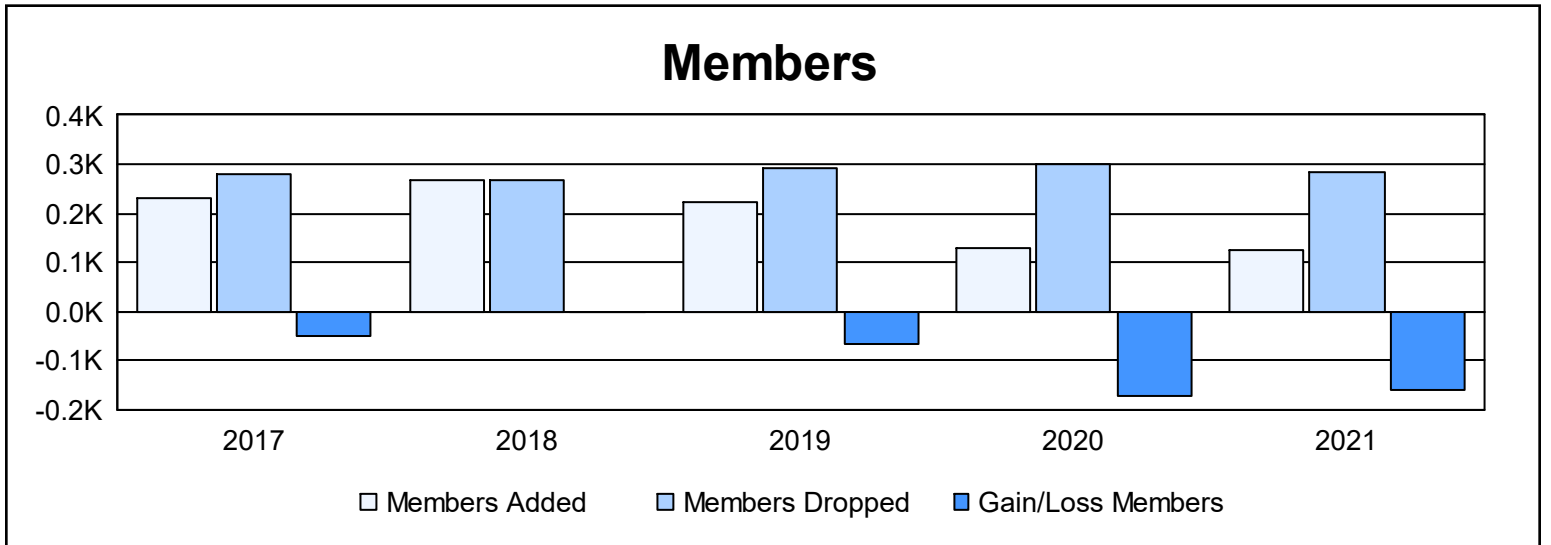

Year	New Clubs	Dropped Clubs	Gain/ Loss Clubs	New Members	Charter Members	Reinstate Members	Transfer Members	Total Member Added	Total Members Dropped	Gain/ Loss Members
2016-2017	0	0	0	197	0	3	29	229	280	-51
2017-2018	2	0	2	184	58	14	10	266	269	-3
2018-2019	1	2	-1	169	32	5	18	224	290	-66
2019-2020	0	6	-6	98	11	3	18	130	301	-171
2020-2021	0	2	-2	94	1	3	26	124	283	-159
<b>Average</b>	<b>1</b>	<b>2</b>	<b>-1</b>	<b>148</b>	<b>20</b>	<b>6</b>	<b>20</b>	<b>195</b>	<b>285</b>	<b>-90</b>

### Membership Composition June 2021 Cumulative