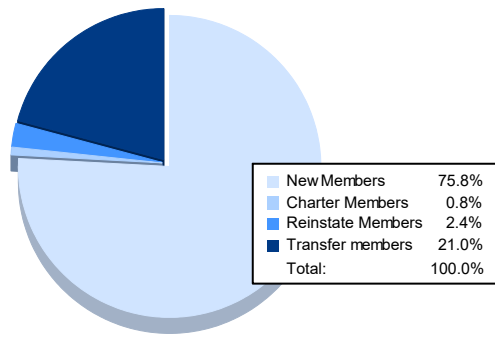

Year	New Clubs	Dropped Clubs	Gain/ Loss Clubs	New Members	Charter Members	Reinstate Members	Transfer Members	Total Member Added	Total Members Dropped	Gain/ Loss Members
2016-2017	0	0	0	197	0	3	29	229	280	-51
2017-2018	2	0	2	184	58	14	10	266	269	-3
2018-2019	1	2	-1	169	32	5	18	224	290	-66
2019-2020	0	6	-6	98	11	3	18	130	301	-171
2020-2021	0	2	-2	94	1	3	26	124	283	-159
<b>Average</b>	<b>1</b>	<b>2</b>	<b>-1</b>	<b>148</b>	<b>20</b>	<b>6</b>	<b>20</b>	<b>195</b>	<b>285</b>	<b>-90</b>

### Membership Composition June 2021 Cumulative